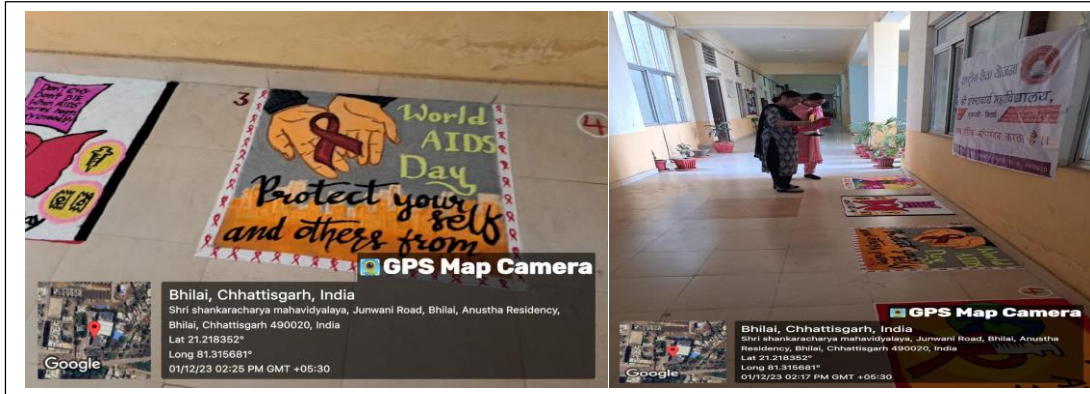

SHRI SHANKARACHARYA MAHAVIDYALYA JUNWANI BHILAI (C.G.)

Extension Activities

Vigilance Awareness Week

Blood Donation Camp

AIDS Awareness

Rally and Street play

Plantation Drive

Yoga Program

Voting Awareness program

Women's day celebration

Cycling Program

Rakhi making

Cultural Exchange Program by E.B.S.B (Ek Bharat Shreshtha Bharat) Club

Vigyan Jyoti Camp