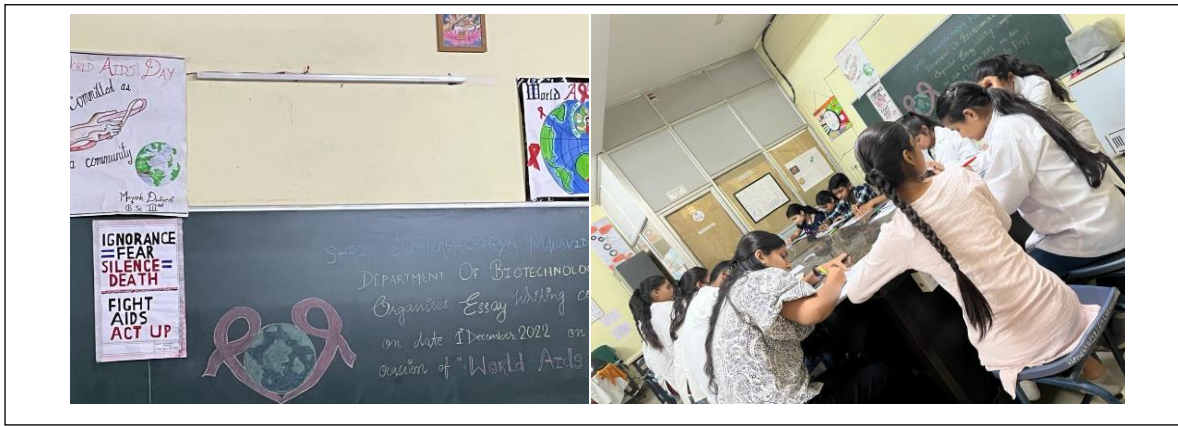

SHRI SHANKARACHARYA MAHAVIDYALYA JUNWANI BHILAI (C.G.)

Extension Activities

Aids Awareness

Street play

Plantation Drive

Yoga Program

National Voters Day Celebration by Voting Awareness program by NSS

Women's day celebration

Cycling Program by ChakravahiniClub

Kadha making

Cleanliness drive by Chakravahini club

Cultural Exchange Program by E.B.S.B (Ek Bharat Shreshtha Bharat) Club

Feast for Students During festivals

Divyang Fashion Show