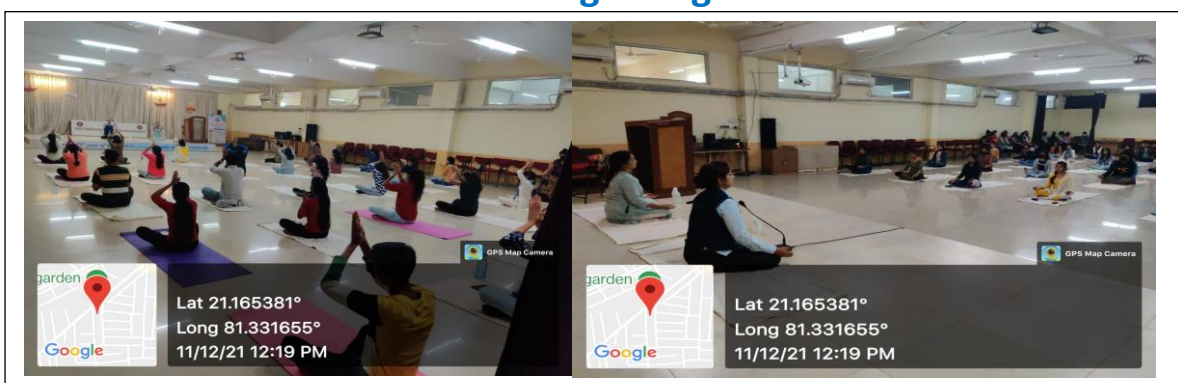

SHRI SHANKARACHARYA MAHAVIDYALYA JUNWANI BHILAI (C.G.)

Extension Activities

Aids Awareness

Street play

Plantation Drive

Yoga Program

National Voters Day Celebration by Voting Awareness program by NSS

Women's day celebration