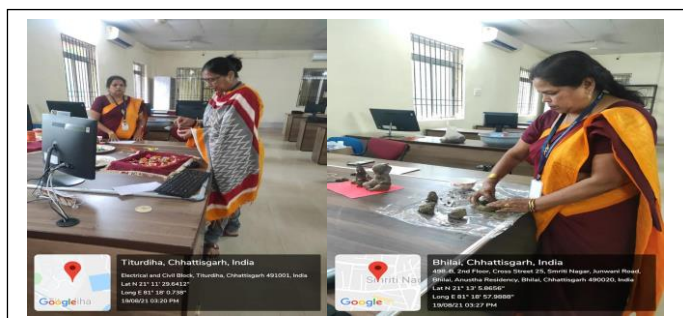

SHRI SHANKARACHARYA MAHAVIDYALYA JUNWANI, BHILAI (C.G.)

“सृजन कला केंद्र”

Innovation Activities

Mushroom Cultivation

Seed ball Making

Cotton cloth bag

Paper bag

Rakhi and Ganesha Making

Seed Ball

Sanitizer Spray Machine

Yoga program by Chakravahini club

Cycling Program by Chakravahini club

Plant pot distribution

Computer skill development

Herbal Product

Rose water, Mosquito Repellent, Tea Bag, Organic Fertilizer and Dhoop