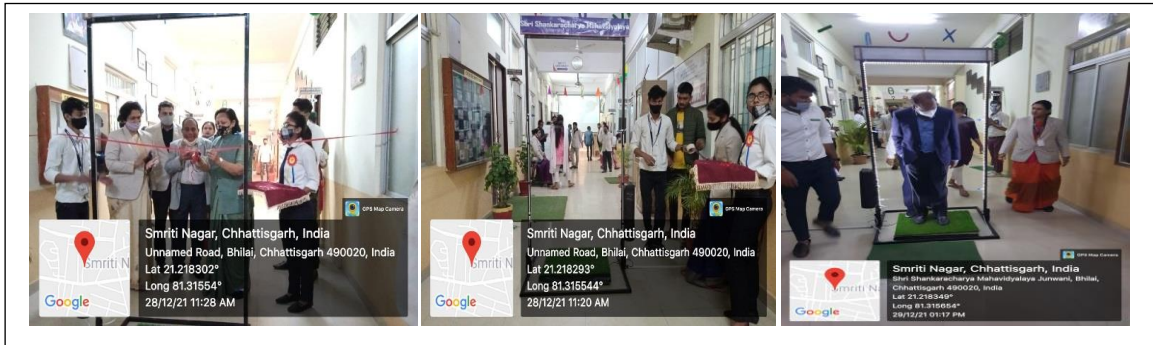

SHRI SHANKARACHARYA MAHAVIDYALYA JUNWANI, BHILAI (C.G.)

“सृजन कला केंद्र”

Innovation Activities

Mushroom Cultivation

Seed ball Making

Cotton cloth bag

Paper bag

Rakhi and Ganesha Making

Seed Ball

Sanitizer Spray Machine

Yoga program by Chakravahini club

Cycling Program by Chakravahini club

Plant pot distribution

Computer skill development

Herbal Product

Rose water, Mosquito Repellent, Tea Bag, Organic Fertilizer and Dhoop