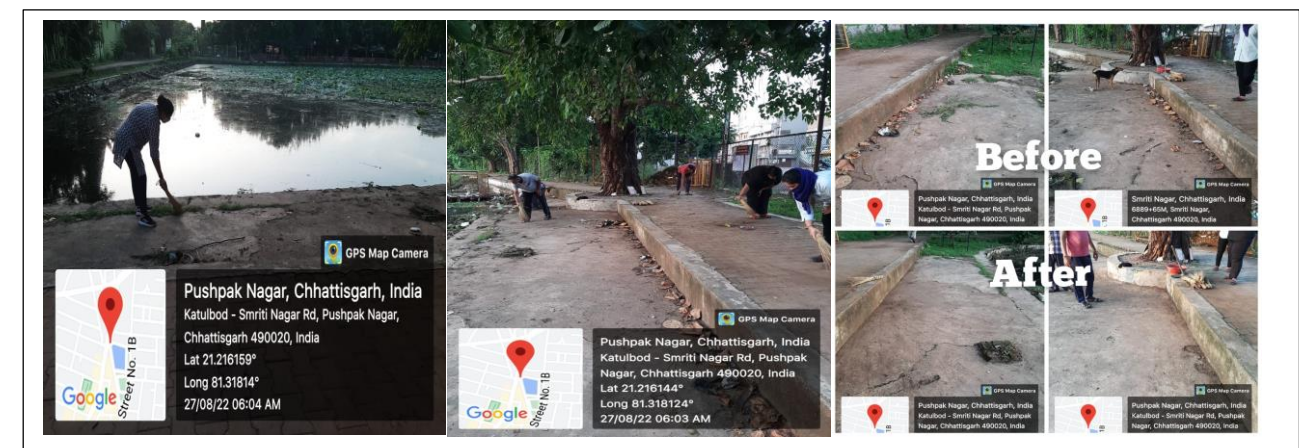

SHRI SHANKARACHARYA MAHAVIDYALYA JUNWANI BHILAI (C.G.)

Extension Activities

Aids Awareness

Street play

Plantation Drive

Yoga Program

National Voters Day Celebration by Voting Awareness program by NSS

Vigilance Awareness week

Traffic Control

Women's day celebration

Cycling Program by Chakravahini Club

Virtual Fit Run 2.0

Kadha making

Cleanliness drive by Chakravahini club

Cultural Exchange Program by E.B.S.B (Ek Bharat Shreshtha Bharat) Club