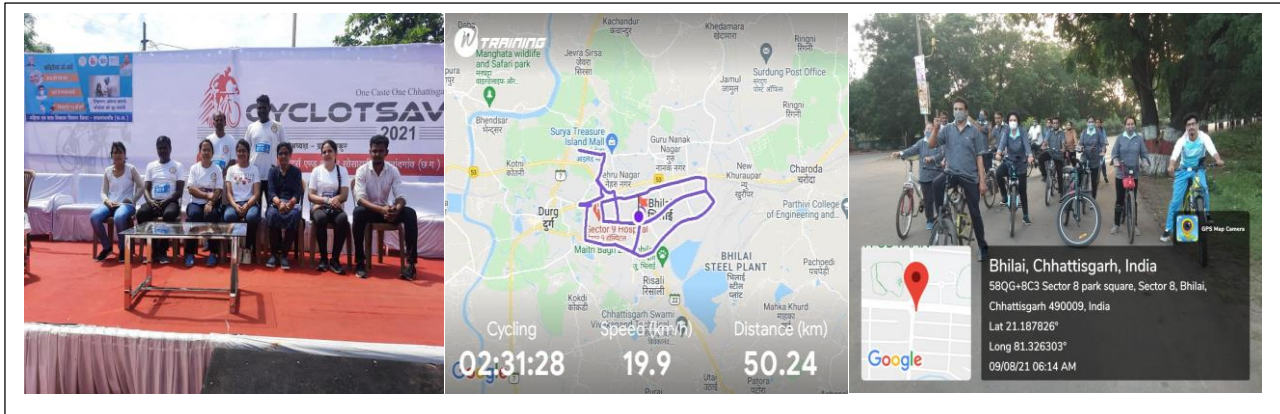

SHRI SHANKARACHARYA MAHAVIDYALYA JUNWANI BHILAI (C.G.)

Extension Activities

Aids Awareness

Street play

Plantation Drive

Yoga Program

National Voters Day Celebration by Voting Awareness program by NSS

Vigilance Awareness week

Traffic Control

Women's day celebration

Cycling Program by Chakravahini Club

Virtual Fit Run 2.0

Kadha making

Cleanliness drive by Chakravahini club

Cultural Exchange Program by E.B.S.B (Ek Bharat Shreshtha Bharat) Club