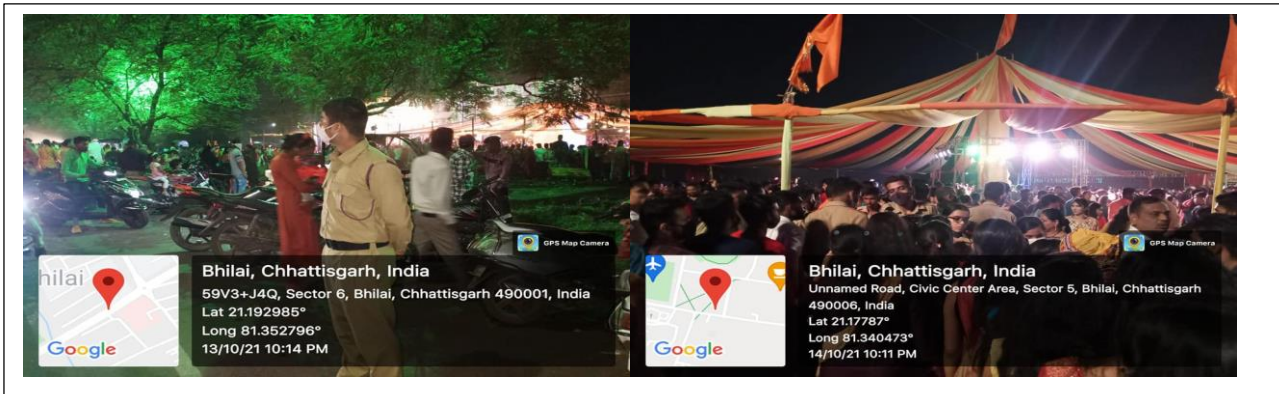

SHRI SHANKARACHARYA MAHAVIDYALYA JUNWANI BHILAI (C.G.)

Extension Activities

Aids Awareness

Street play

Plantation Drive

Yoga Program

National Voters Day Celebration by Voting Awareness program by NSS

Vigilance Awareness week

Traffic Control

Women's day celebration

Cycling Program by Chakravahini Club

Virtual Fit Run 2.0

Kadha making

Cleanliness drive by Chakravahini club

Cultural Exchange Program by E.B.S.B (Ek Bharat Shreshtha Bharat) Club