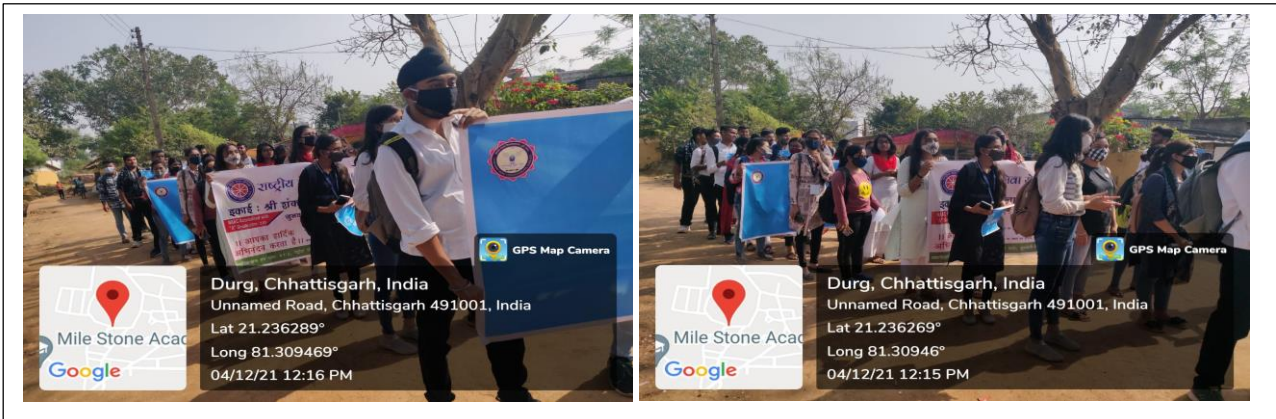

SHRI SHANKARACHARYA MAHAVIDYALYA JUNWANI BHILAI (C.G.)

Extension Activities

Aids Awareness

Street play

Plantation Drive

Yoga Program

National Voters Day Celebration by Voting Awareness program by NSS

Vigilance Awareness week

Traffic Control

Women's day celebration

Cycling Program by Chakravahini Club

Virtual Fit Run 2.0

Kadha making

Cleanliness drive by Chakravahini club

Cultural Exchange Program by E.B.S.B (Ek Bharat Shreshtha Bharat) Club